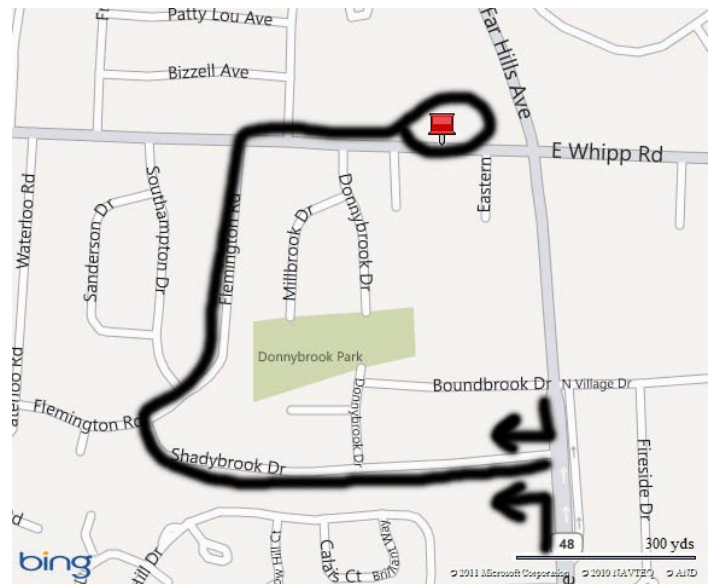

# Marco's Paper

www.marcopaper.com

25 West Whipp Road, Centerville, OH 45459

937-433-7030

## Plan Your Detour Now!

**Whipp Road Will Be Closed from the Far Hills Intersection Intersection Past the First Entrance to Our Parking Lot Starting August 1 — And It May Last for a Month!**

### Here's One Suggestion . . .

**If you are coming north on Far Hills Avenue from I-675**, turn left on Shadybrook Drive (it's the next road past the entrance to Bethany Village). When Shadybrook deadends, turn right onto Flemington Road. When Flemington deadends, turn right onto Whipp Road and the entrance to our store will be on your left just past the firehouse and bank.

**If you are coming south on Far Hills Avenue from Kettering**, go past Whipp Road, then turn right onto Shadybrook Drive (about ½ block past KFC). When Shadybrook deadends, turn right onto Flemington Road. When Flemington deadends, turn right onto Whipp Road and the entrance to our store will be on your left just past the firehouse and bank.