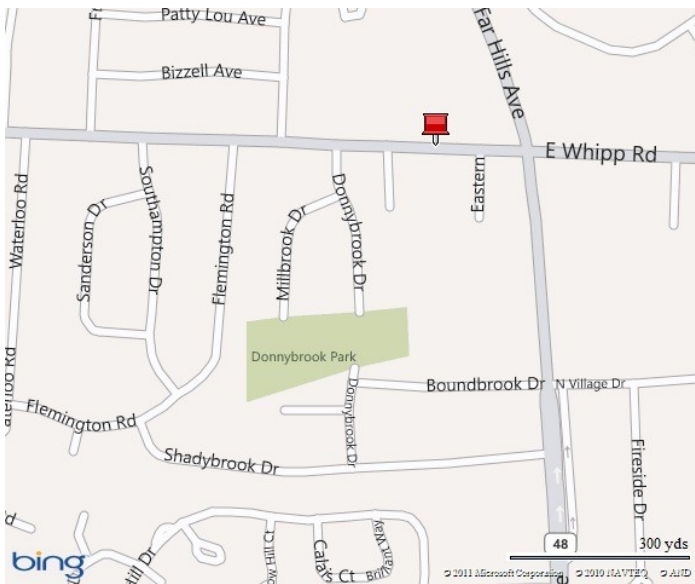

# Marco's Paper

www.marcopaper.com

25 West Whipp Road, Centerville, OH 45459

937-433-7030

## Plan Your Detour Now!

**Whipp Road Will Be Closed from the Far Hills Intersection Intersection Past the First Entrance to Our Parking Lot Starting August 1 — And It May Last for a Month!**

### Here's One Suggestion . . .

**If you are coming north on Far Hills Avenue from I-675**, turn left on Shadybrook Drive (it's the next road past the entrance to Bethany Village). When Shadybrook deadends, turn right onto Flemington Road. When Flemington deadends, turn right onto Whipp Road and the entrance to our store will be on your left just past the firehouse and bank.

**If you are coming south on Far Hills Avenue from Kettering**, go past Whipp Road, then turn right onto Shadybrook Drive (about ½ block past KFC). When Shadybrook deadends, turn right onto Flemington Road. When Flemington deadends, turn right onto Whipp Road and the entrance to our store will be on your left just past the firehouse and bank.